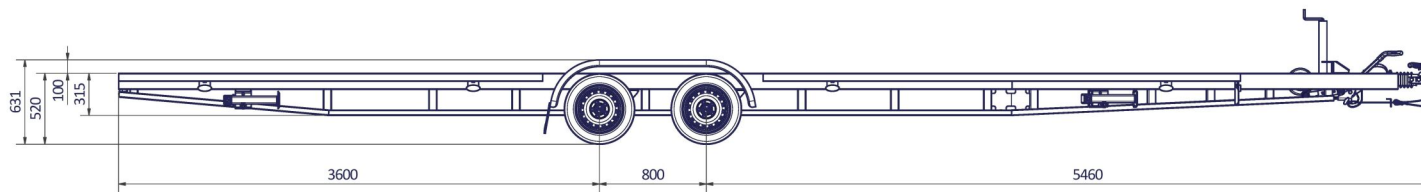

www.VLEMMIX.de

TINY HOUSE 840

Surface treatment: FRAME - ZINC PLATED	
CITY:	© VLEMMIX AANHANGWAGENS This drawing and its contents may not be made accessible and/or duplicated for others without permission. All rights reserved.
TOLERANCE:	UNIT: DRAWN BY: J.H.
ISO 2768-MK	DATE: 20-7-2020
PROJECT/DRAWING NO.:	TRAILER 3374_TINY HOUSE
SCALE:	DESCRIPTION: TINY HOUSE
A1	1 : 20
	SHEET: 5
	SHEETS: 10