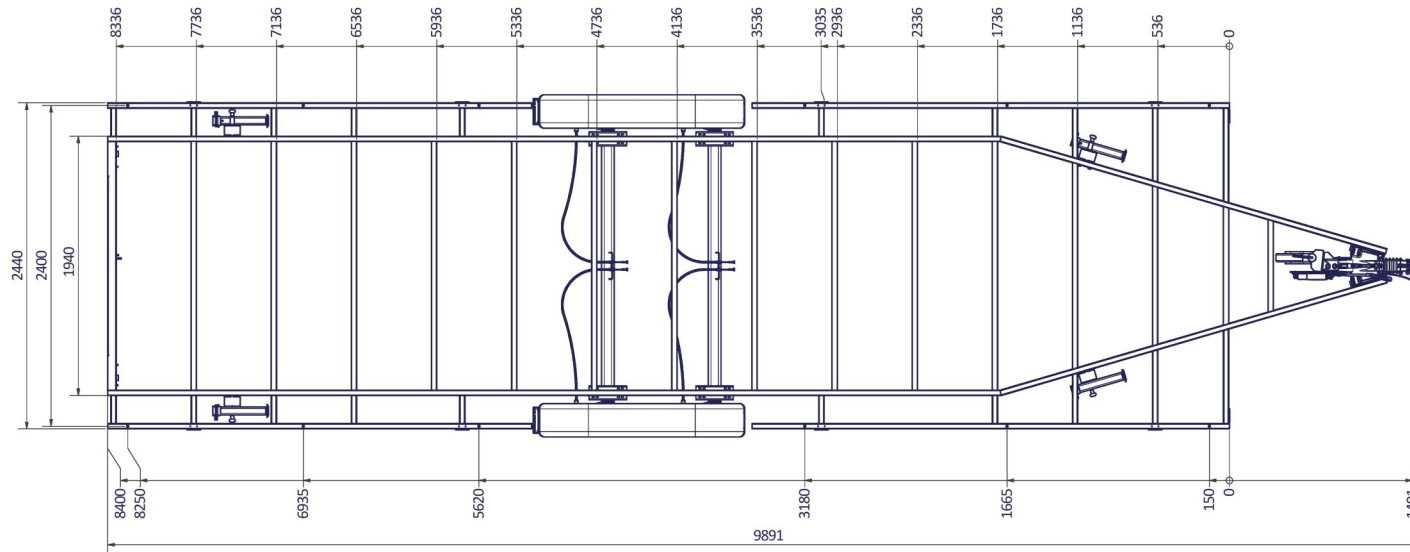

www.VLEMMIX.de

TINY HOUSE 840

Surface treatment: FRAME - ZINC PLATED	
CITY:	© VLEMMIX AANHANGWAGENS This drawing and its contents may not be made accessible and/or duplicated for others without permission. All rights reserved.
TOLERANCE:	UNIT: DRAWN BY: J.H.
ISO 2768-MK	DATE: 20-7-2020
PROJECT/DRAWING NO.:	TRAILER 3374_TINY HOUSE
SCALE:	DESCRIPTION: TINY HOUSE
A1	1 : 20
	SHEET: 5
	SHEETS: 10